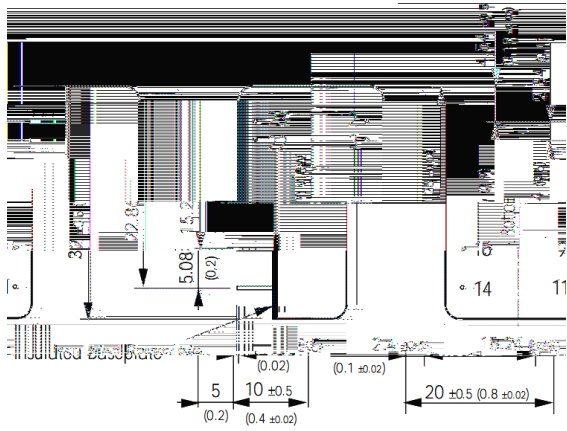

Outline Dimensions mm (Inches)

Pin-Out