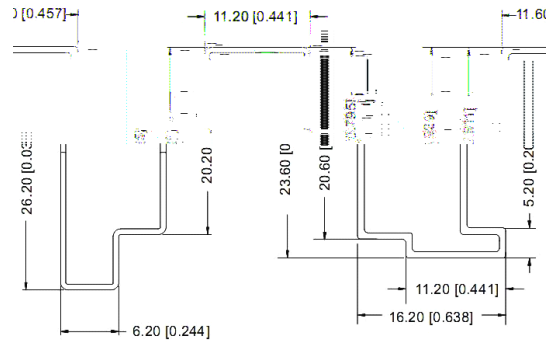

Professional Power Module

WRN72XX-2000(B)&WRN73XX-3000(B)&WRN74XX-4000(B) Series

OUTPUT CURRENT vs INPUT VOLTAGE

%

%

Professional Power Module

WRN72XX-2000(B)&WRN73XX-3000(B)&WRN74XX-4000(B) Series

OUTLINE DIMENSIONS & FOOTPRINT DETAILS

MECHANICAL DIMENSIONS

RECOMMENDED FOOTPRINT

TUBE OUTLINE DIMENSIONS

%