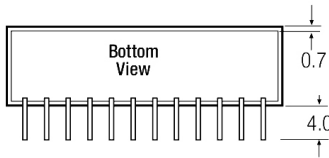

Professional Power Module

WRN72XX-2000(B)&WRN73XX-3000(B)&WRN74XX-4000(B) Series

OUTPUT CURRENT vs INPUT VOLTAGE

%

%

Professional Power Module

WRN72XX-2000(B)&WRN73XX-3000(B)&WRN74XX-4000(B) Series

OUTLINE DIMENSIONS & FOOTPRINT DETAILS

MECHANICAL DIMENSIONS

RECOMMENDED FOOTPRINT

TUBE OUTLINE DIMENSIONS

%