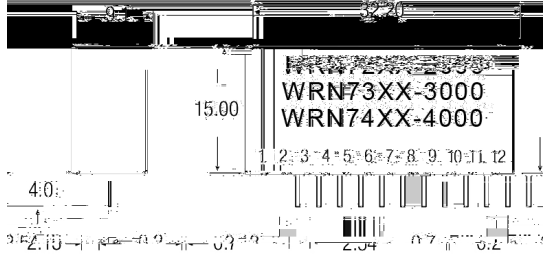

Professional Power Module

WRN72XX-2000(B)&WRN73XX-3000(B)&WRN74XX-4000(B) Series

OUTPUT CURRENT vs INPUT VOLTAGE

%

%

Professional Power Module

WRN72XX-2000(B)&WRN73XX-3000(B)&WRN74XX-4000(B) Series

OUTLINE DIMENSIONS & FOOTPRINT DETAILS

MECHANICAL DIMENSIONS

RECOMMENDED FOOTPRINT

TUBE OUTLINE DIMENSIONS

%