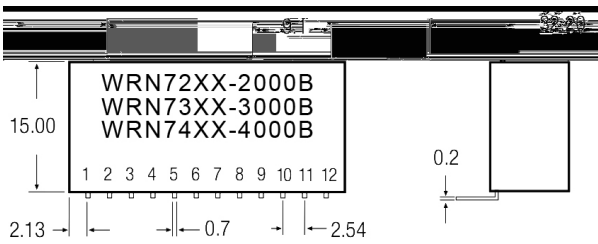

Professional Power Module

WRN72XX-2000(B)&WRN73XX-3000(B)&WRN74XX-4000(B) Series

OUTPUT CURRENT vs INPUT VOLTAGE

%

%

Professional Power Module

WRN72XX-2000(B)&WRN73XX-3000(B)&WRN74XX-4000(B) Series

OUTLINE DIMENSIONS & FOOTPRINT DETAILS

MECHANICAL DIMENSIONS

RECOMMENDED FOOTPRINT

TUBE OUTLINE DIMENSIONS

%