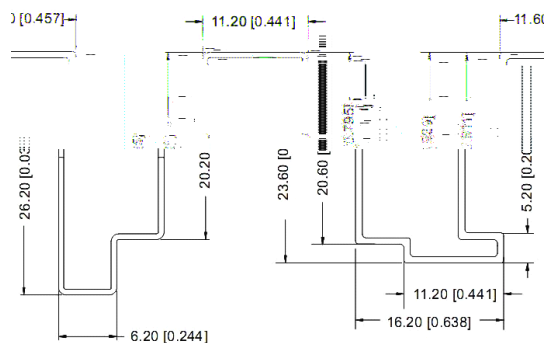

Professional Power Module

WRN72XX-2000(B)&WRN73XX-3000(B)&WRN74XX-4000(B) Series

OUTPUT CURRENT vs INPUT VOLTAGE

%

%

Professional Power Module

WRN72XX-2000(B)&WRN73XX-3000(B)&WRN74XX-4000(B) Series

OUTLINE DIMENSIONS & FOOTPRINT DETAILS

MECHANICAL DIMENSIONS

RECOMMENDED FOOTPRINT

TUBE OUTLINE DIMENSIONS

%