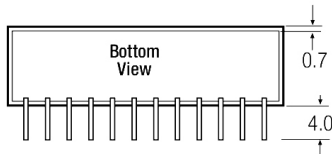

Professional Power Module

WRN72XX-2000(B)&WRN73XX-3000(B)&WRN74XX-4000(B) Series

OUTPUT CURRENT vs INPUT VOLTAGE

%

%

Professional Power Module

WRN72XX-2000(B)&WRN73XX-3000(B)&WRN74XX-4000(B) Series

OUTLINE DIMENSIONS & FOOTPRINT DETAILS

MECHANICAL DIMENSIONS

RECOMMENDED FOOTPRINT

TUBE OUTLINE DIMENSIONS

%