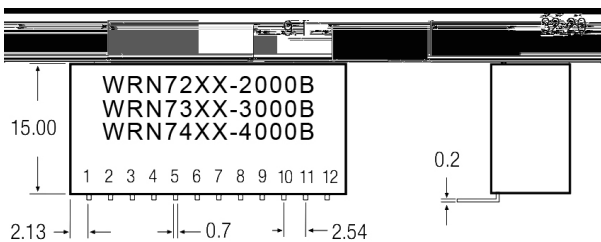

Professional Power Module

WRN72XX-2000(B)&WRN73XX-3000(B)&WRN74XX-4000(B) Series

OUTPUT CURRENT vs INPUT VOLTAGE

%

%

Professional Power Module

WRN72XX-2000(B)&WRN73XX-3000(B)&WRN74XX-4000(B) Series

OUTLINE DIMENSIONS & FOOTPRINT DETAILS

MECHANICAL DIMENSIONS

RECOMMENDED FOOTPRINT

TUBE OUTLINE DIMENSIONS

%