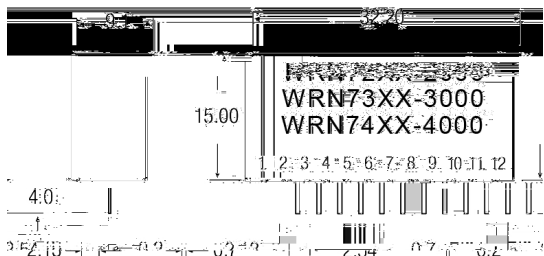

Professional Power Module

WRN72XX-2000(B)&WRN73XX-3000(B)&WRN74XX-4000(B) Series

OUTPUT CURRENT vs INPUT VOLTAGE

%

%

Professional Power Module

WRN72XX-2000(B)&WRN73XX-3000(B)&WRN74XX-4000(B) Series

OUTLINE DIMENSIONS & FOOTPRINT DETAILS

MECHANICAL DIMENSIONS

RECOMMENDED FOOTPRINT

TUBE OUTLINE DIMENSIONS

%