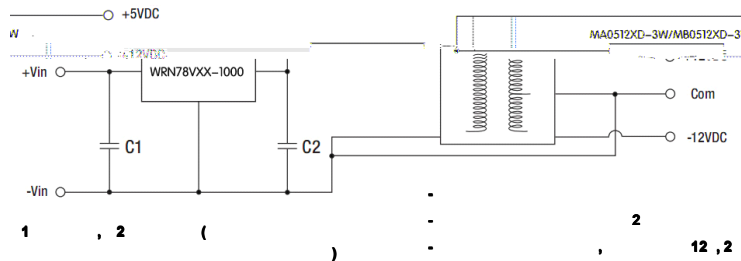

SELECTION GUIDE					

FEATURES

MODEL SELECTION
WRN78¹V²05³-1000

DESCRIPTION

SPECIFICATIONS (2 ,10% ,)		

Derating-Graph

Specifications

Application Examples

Package Style and Pinning (mm)