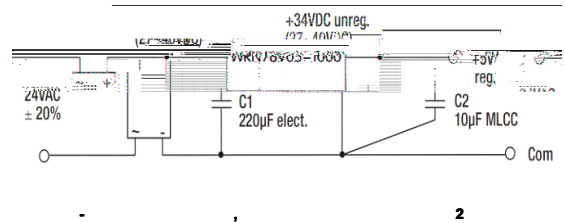

SELECTION GUIDE					

FEATURES

MODEL SELECTION
WRN78¹V²05³-1000

DESCRIPTION

SPECIFICATIONS (2 ,10% ,)		

Derating-Graph

Specifications

Application Examples

Package Style and Pinning (mm)