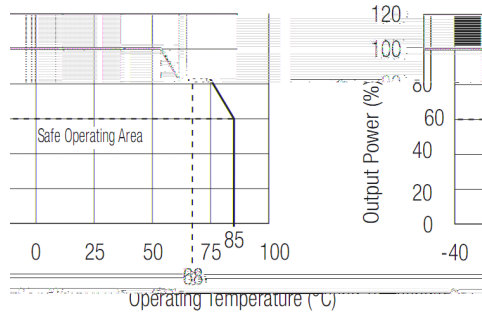

SELECTION GUIDE					

FEATURES

MODEL SELECTION
WRN78¹V²05³-1000

DESCRIPTION

SPECIFICATIONS (2 ,10% ,)		

Derating-Graph

Specifications

Application Examples

Package Style and Pinning (mm)